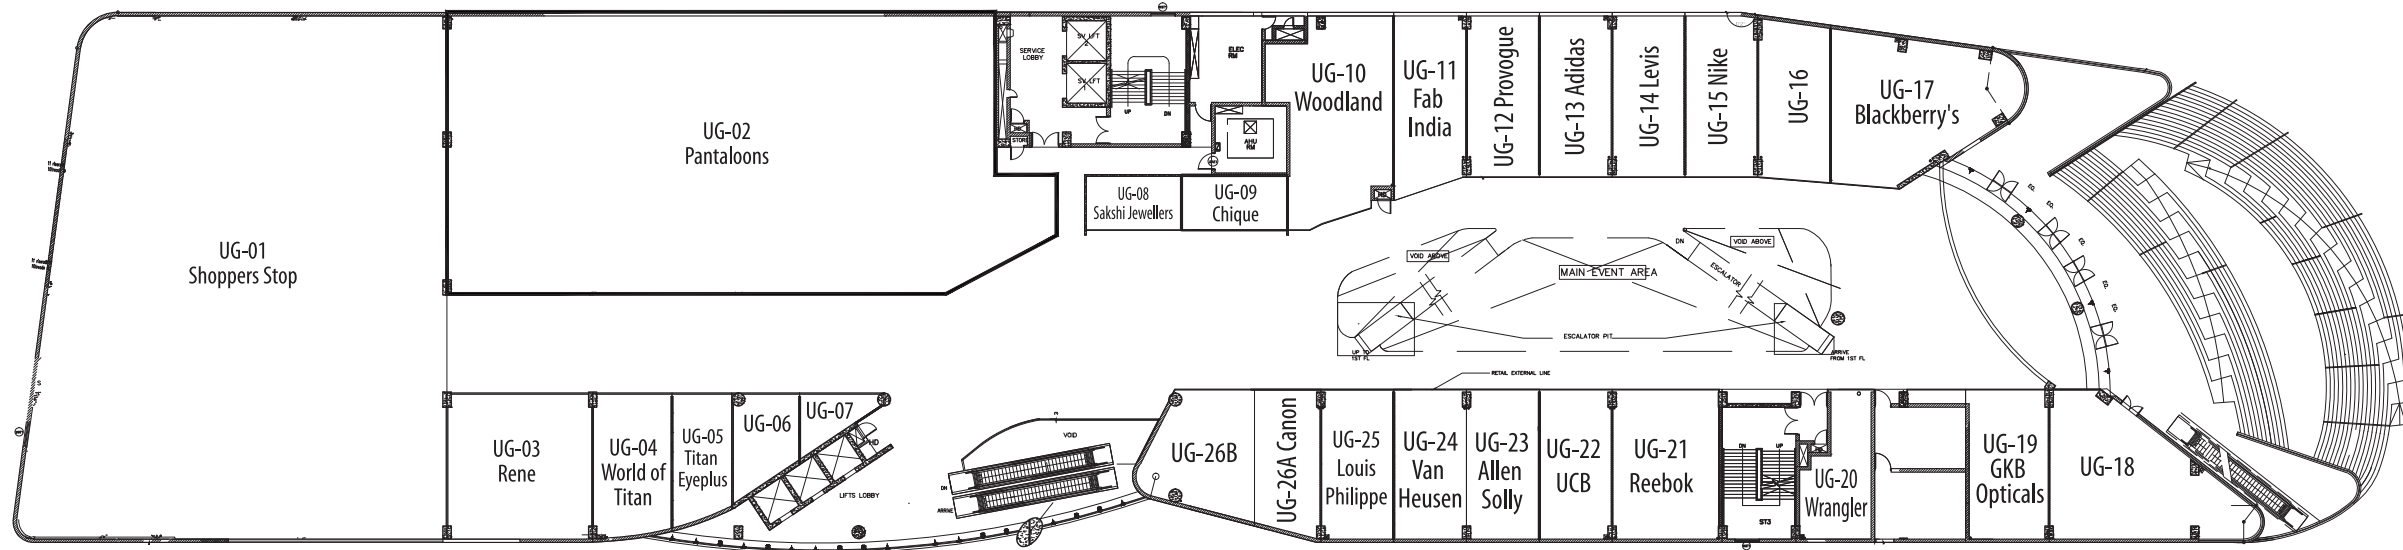

UPPER GROUND FLOOR

- Anchor
- Apparel
- Footwear
- Food
- Accessories
- Others

Store No. Brand Name

UG-01 Shoppers Stop 9874023588/8016077382
 UG-02 Pantaloons 9674224398/8116247919
 UG-03 Rene 2542764/9874271702
 UG-04 World of Titan 2549300/9734784406
 UG-05 Titan Eyeplus 2546868/7797777077
 UG-08 Sakshi Jewellers
 UG-09 Chique 9126183121